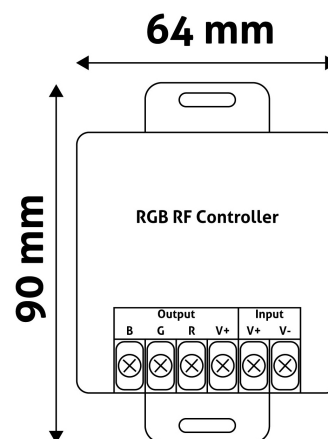

**Date of issue:** 2024-05-21  
**Page:** 2/3

**PRODUCT SIZE**

Magasság: 64mm  
 Szélesség: 90mm  
 Hosszúság: 90mm

**CARDBOARD BOX**

EAN: 5999097912486  
 Packaging: 1/b  
 Dimensions: 118mm x 68mm x 35mm  
 Net weight: 80g  
 Gross weight: 90g

**CARTON**

EAN: 5999097912493  
 Packaging: 1/b  
 Dimensions:  
 Net weight: 0.08kg  
 Gross weight: 0.09kg

**PALLET EXAMPLE**

Height: 120cm (std Euro pallet)  
 Width: 80cm (std Euro pallet)  
 Cartons per pallet: 1carton/pallet  
 Cartons per row:  
 Net weight: 0.08kg  
 Gross weight: 0.09kg

**PRODUCT PICTURE**

**PRODUCT OUTLINE**

Avide LED Strip 12-24V 432W RGB 24 Keys RF Remote and Controller

**Product code:** ABLS12V24KRGB-432W-RFC  
**Brand link:** [avidelighting.com/qr/ABLS12V24KRGB-432W-RFC](https://avidelighting.com/qr/ABLS12V24KRGB-432W-RFC)  
**ID:** AB-190518  
**Company name:** Bramcke Hungary Kft.  
**Company address:** Kishatár utca 17., 4031 Debrecen